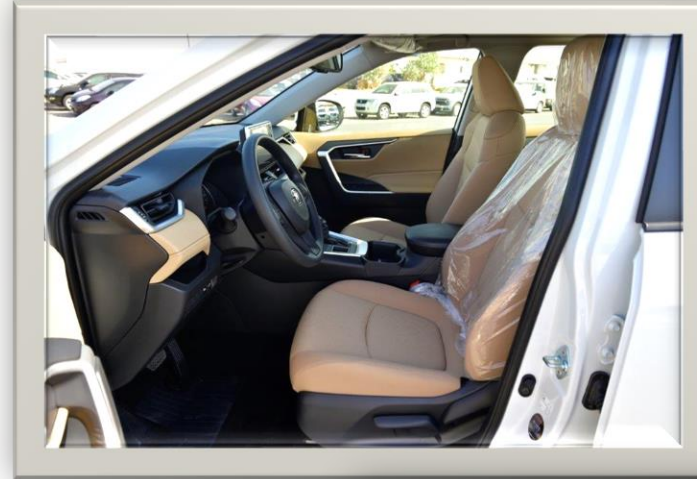

MOON ROOF

ROOF LINER

REAR SPOILER

2024 TOYOTA RAV4 XLE 2.0L AWD AUTOMATIC

INTERIOR FEATURES

ENGINE PUSH START BUTTON

FABRIC SEAT WITH SPECIAL
PATTERN

DRIVER SEAT VERTICAL
ADJUSTER

STEERING WHEEL CONTROLS
TELESCOPIC STEERING WHEEL

4.2 INCH MULTI INFORMATION
DISPLAY

AUTOMATIC A/C WITH
INDEPENDENT CONTROL DRIVER
& PASSENGER

REAR A/C DUCT

FRONT PASSENGER DOOR LOCK

2024 TOYOTA RAV4 XLE 2.0L AWD AUTOMATIC